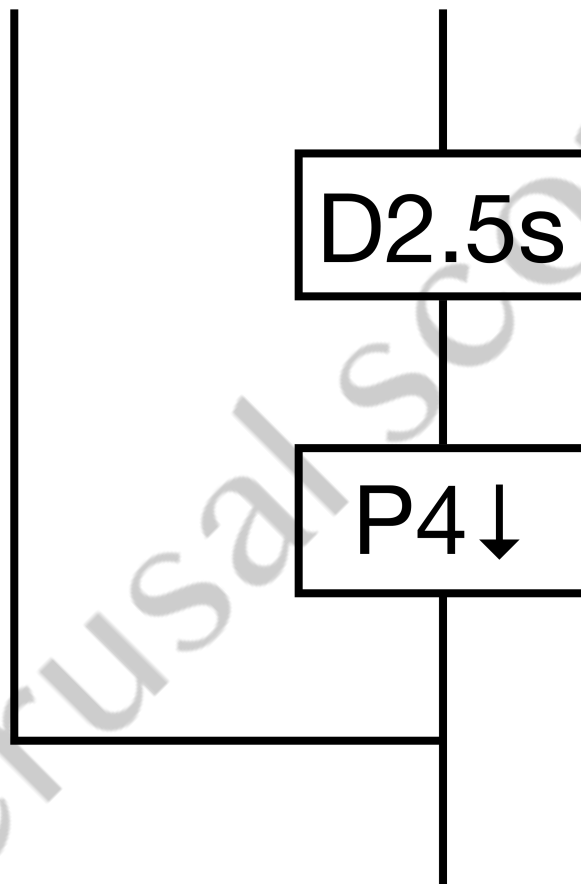

Circular Canon

for electric guitar and delay

An etude by
Ryann Daisy Swimmer

Circular Canon

for electric guitar and delay Ryann Daisy Swimmer

Largo (♩.)

Electric Guitar

mf

17

Gtr.

Delay

21

Gtr.

Delay

25

Gtr.

Delay

29

Gtr.

Delay

Circular Canon

33

Gtr.

Delay

37

Gtr.

Delay

41

Gtr.

Delay

45

Gtr.